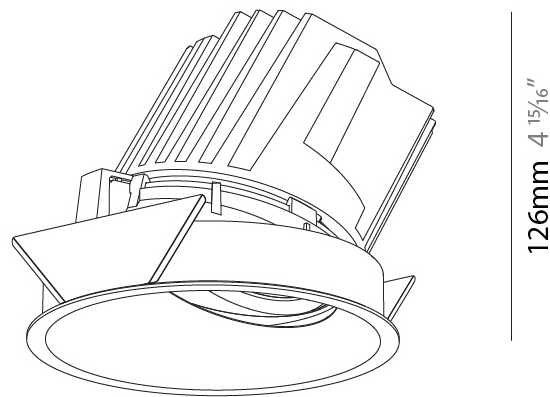

PHYSICAL

Shape: Round
Diameter (mm): 139
Diameter (in): 5 1/2
Height (mm): 126
Height (in): 4 15/16
Ceiling Thickness (mm): 10 / 12.5 / 15
Ceiling Thickness (in): 3/8 or 1/2 or 9/16
Min. Recessing Depth (mm): 140
Min. Recessing Depth (in): 5 1/2
Light Distribution: Adjustable / Asymmetric
Weight (kg): 0.811
Weight (lbs): 1.79
Fixture Finish: SSR / BKV / CWI / CRY / HAB / UFT / ITA / RUA / FTG / MYG / LOD / PUS / FRO / FUP / KIA / POP / BLS / SPG / MEY / GOH / GUM / CHC / COM / ABZ / JAG / OBR / MOS / ROR
Fixture Material: Aluminum Die Cast
Cut-out Measurements: 130mm / 5 1/8"

ELECTRICAL

Lamp Type: LED (Zhaga Standard)
Input Wattage (W): 13.2 / 16.5
Total Output Wattage (W): 12 / 14
Dimming: Tri-Mode (Non-Dimming and Phase Dimming (120Vac only) and 0-10V Dimming)
Driver Included: No
Driver Location: Recessed Housing
Driver Type: Constant Current - Universal
Driver Class: Class 2
Housing: See components
Input Voltage (V): 120 - 277
Constant Current (MA): 350

LED

Number of LEDs: 1
Color Temperature (°K): 2700 / 3000 / 3500 / 4000
Max. Delivered Lumen (lm): 690 / 760 / 823 / 840
Nominal Lumen (lm): 960 / 1070 / 1156 / 1180
CRI: >90 CRI
Lamp Life (hrs): 50000

OPTICAL

Reflector°: 10
Adjustability: Fixed

RATINGS AND CERTIFICATIONS

Certified By: Certified for North American Standards
IP rating: IP20